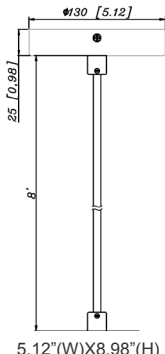

FACTORY-INSTALLED OPTION:

OPT-EM-8120AC

ACCESSORIES:

5.12" (W) X 8.98" (H)

CMC4-MCTP-DD-BK+CMC-CS-8FT-BK
CMC4-MCTP-DD-WH+CMC-CS-8FT-WH

5.12" (W) X 8.98" (H)

5.59" (W) X 7.78" (H) X 12.2" (D)

CMC4-MCTP-DD-BK+CMC-CS-8FT-BK+CMC4-PCR
CMC4-MCTP-DD-WH+CMC-CS-8FT-WH+CMC4-PCR

5.12" (W) X 36.98" (H)

CMC4-MCTP-DD-BK+CMC-SRK-218-5C-BK
CMC4-MCTP-DD-WH+CMC-SRK-218-5C-WH

5.12" (W) X 8.98" (H)

6.7" (W) X 4.59" (D)

CMC4-MCTP-DD-BK+CMC-CS-8FT-BK+CMC4-WPCK-BK
CMC4-MCTP-DD-WH+CMC-CS-8FT-WH+CMC4-WPCK-WH

5.12" (W) X 8.98" (H)

CMC4-MCTP-DD-BK+CMC-CS-8FT-BK+CMC4-DS14-BG
CMC4-MCTP-DD-WH+CMC-CS-8FT-WH+CMC4-DS14-WG

5.12" (W) X 8.98" (H)

4.92" (W) X 9.37" (H) X 14.25" (D)

CMC4-MCTP-DD-BK+CMC-CS-8FT-BK+CMC4-DS14-BG
CMC4-MCTP-DD-WH+CMC-CS-8FT-WH+CMC4-DS14-WG

5.12" (W) X 8.98" (H)

11.81" (W) X 5.59" (H) X 13.46" (H)

CMC4-MCTP-DD-BK+CMC-CS-8FT-BK+CMC4-FS14-BG
CMC4-MCTP-DD-WH+CMC-CS-8FT-WH+CMC4-FS14-WG

5.12" (W) X 8.98" (H)

11.81" (W) X 5.59" (H) X 13.46" (H)

CMC4-MCTP-DD-BK+CMC-CS-8FT-BK+CMC4-FS14-BG
CMC4-MCTP-DD-WH+CMC-CS-8FT-WH+CMC4-FS14-WG