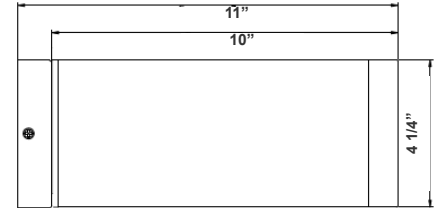

Note: _____

Type: _____

11"(H) X 4 1/4" (W) X 4"(D)

4" Cylinder, Pendant & Ceiling Cylinder Light, Aluminum Cylinder, White Aluminum Housing, Clear Glass Lens

Features

- Multi CCT: Selectable Multi-CCT & Power Switches on the back of the fixture(Dual Function)
- Triac Dimmable at 120V & 0-10V Dimming at 120-277V
- 7-Year Warranty
- Aluminum Base and Glass Lens